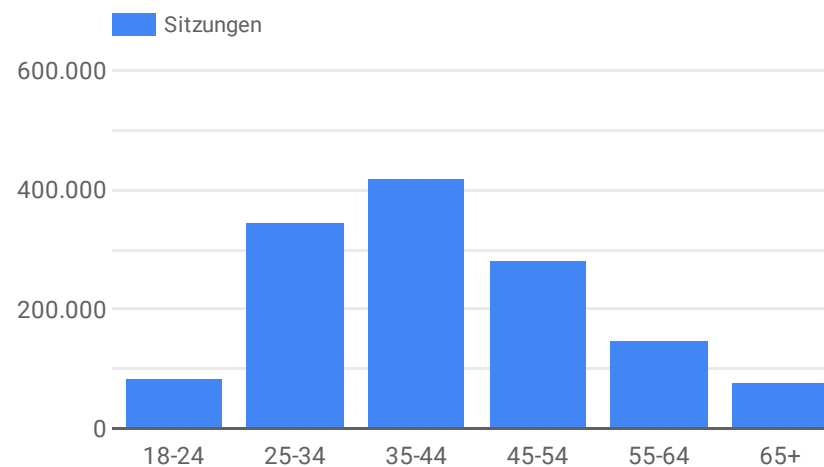

Sitzungen

3.753.296

↑ 24.8%

Nutzer

1.966.262

↑ 43.1%

Absprungrate

57,43 %

↑ 5.4%

Where is traffic coming from?

When are users most active?

What's the "gender" split?

Let's be real, this is oversimplified

What devices are people using?

Don't forget to be mobile friendly

What are their interests?

Google's best guesses

Where do they live?

How old are users?

How do organic search sessions stack up against sessions from all sources?

1,5 Mio.
3,8 Mio.

how many users got to your site through organic search
total sessions