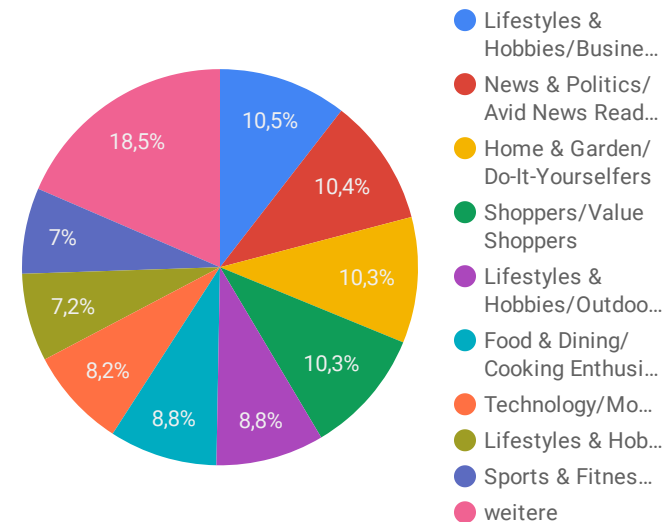

↑ 5.4%

Where is traffic coming from?

When are users most active?

What's the "gender" split?

Let's be real, this is oversimplified

What devices are people using?

Don't forget to be mobile friendly

What are their interests?

Google's best guesses

Where do they live?

How old are users?

How do organic search sessions stack up against sessions from all sources?

1,5 Mio.
3,8 Mio.

how many users got to your site through organic search
total sessions