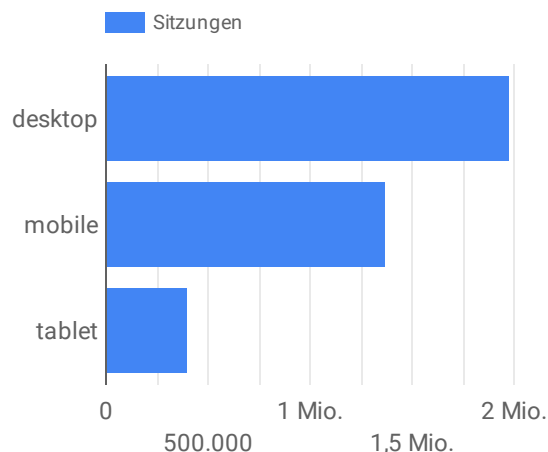

Sitzungen

3.753.296

↑ 24.8%

Nutzer

1.966.262

↑ 43.1%

Absprungrate

57,43 %

↑ 5.4%

Where is traffic coming from?

When are users most active?

What's the "gender" split?

Let's be real, this is oversimplified

What devices are people using?

Don't forget to be mobile friendly

What are their interests?

Google's best guesses

Where do they live?

How old are users?

How do organic search sessions stack up against sessions from all sources?

1,5 Mio.
3,8 Mio.

how many users got to your site through organic search
total sessions