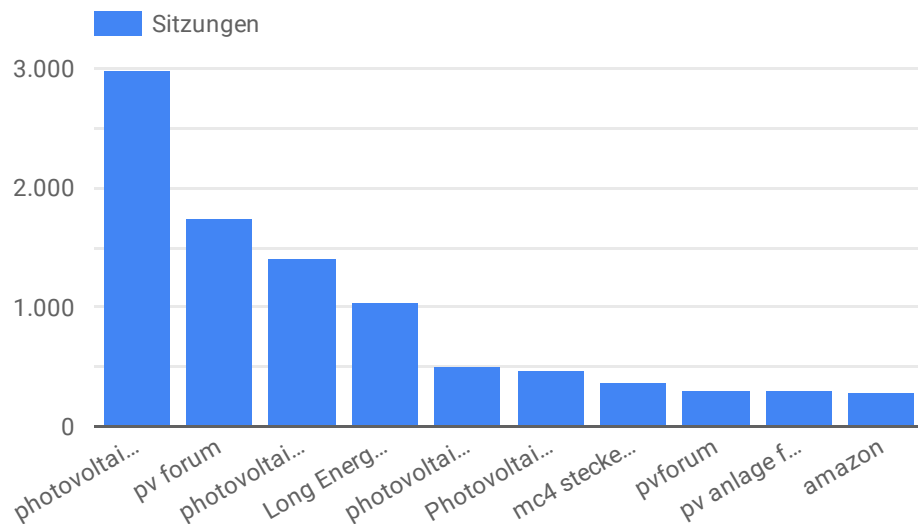

Google's best guesses

Where do they live?

How old are users?

How do organic search sessions stack up against sessions from all sources?

1,5 Mio.
3,8 Mio.

how many users got to your site through organic search
total sessions

What are top organic landing pages?

Which keywords are people searching to land on your site?

Which social networks send traffic?

How is social engagement?

Durchschnittl. Sitzungsdauer

06:32

↓ -31.4%

Absprungrate