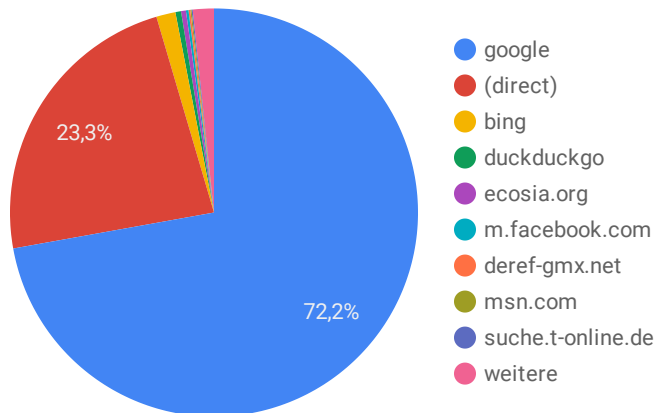

Sitzungen

3.753.296

↑ 24.8%

Nutzer

1.966.262

↑ 43.1%

Absprungrate

57,43 %

↑ 5.4%

Where is traffic coming from?

When are users most active?

What's the "gender" split?

Let's be real, this is oversimplified

What devices are people using?

Don't forget to be mobile friendly

What are their interests?

Google's best guesses

Where do they live?

How old are users?

How do organic search sessions stack up against sessions from all sources?

1,5 Mio.
3,8 Mio.

how many users got to your site through organic search
total sessions