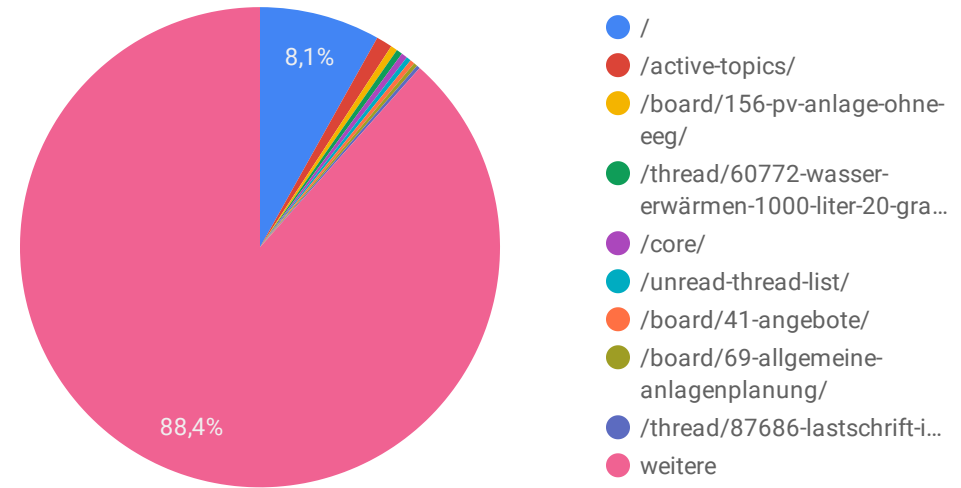

↑ 5.4%

Where is traffic coming from?

When are users most active?

What's the "gender" split?

Let's be real, this is oversimplified

What devices are people using?

Don't forget to be mobile friendly

What are their interests?

Google's best guesses

Where do they live?

How old are users?

How do organic search sessions stack up against sessions from all sources?

1,5 Mio.
3,8 Mio.

how many users got to your site through organic search
total sessions

What are top organic landing pages?

Which keywords are people searching to land on your site?

Which social networks send traffic?

How is social engagement?

Durchschnittl. Sitzungsdauer

06:32

↓ -31.4%

Absprungrate