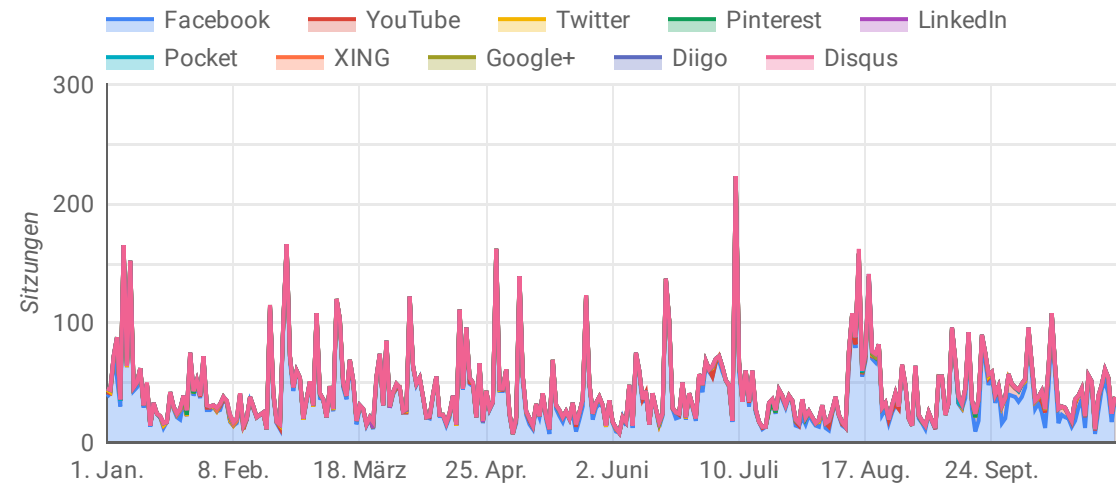

What are top organic landing pages?

Which keywords are people searching to land on your site?

Which social networks send traffic?

How is social engagement?

Durchschnittl. Sitzungsdauer

06:32

↓ -31.4%

Absprungrate

53,2 %

↑ 26.9%

0,1 %

of social traffic converted

↓ -15.7%

Which social networks send traffic?

Which day is most popular for social?

When are social users most active?