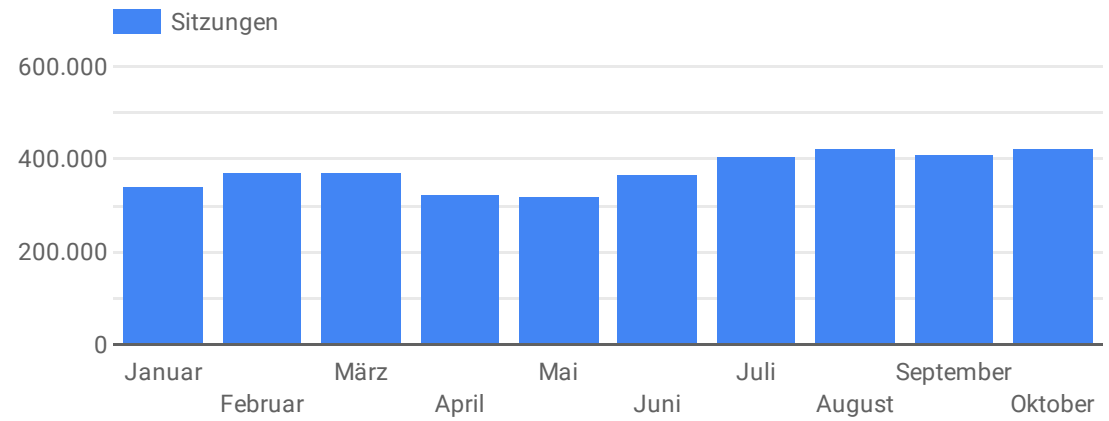

Sitzungen

3.753.296

↑ 24.8%

Nutzer

1.966.262

↑ 43.1%

Absprungrate

57,43 %

↑ 5.4%

Where is traffic coming from?

When are users most active?

What's the "gender" split?

Let's be real, this is oversimplified

What devices are people using?

Don't forget to be mobile friendly

What are their interests?

Google's best guesses

Where do they live?

How old are users?

How do organic search sessions stack up against sessions from all sources?

1,5 Mio.
3,8 Mio.

how many users got to your site through organic search
total sessions