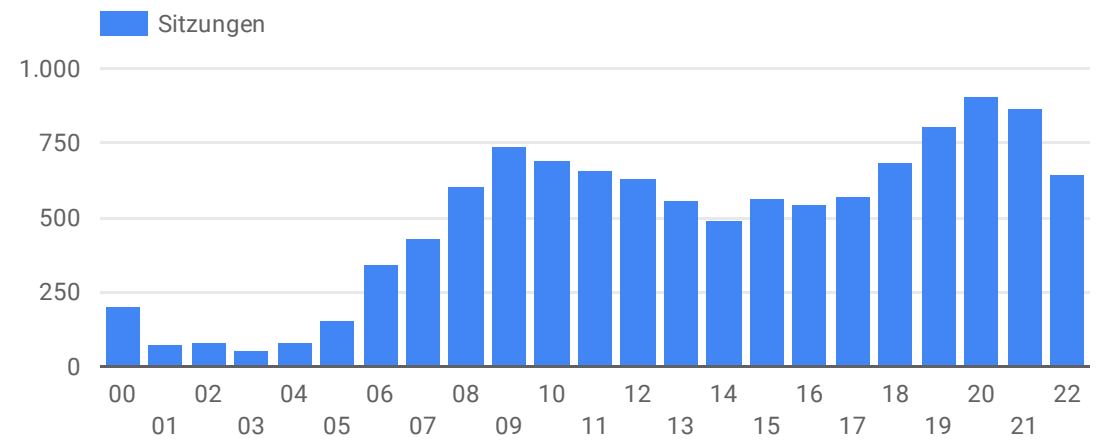

53,2 %

↑ 26.9%

0,1 %

of social traffic converted

↓ -15.7%

Which social networks send traffic?

Which day is most popular for social?

When are social users most active?