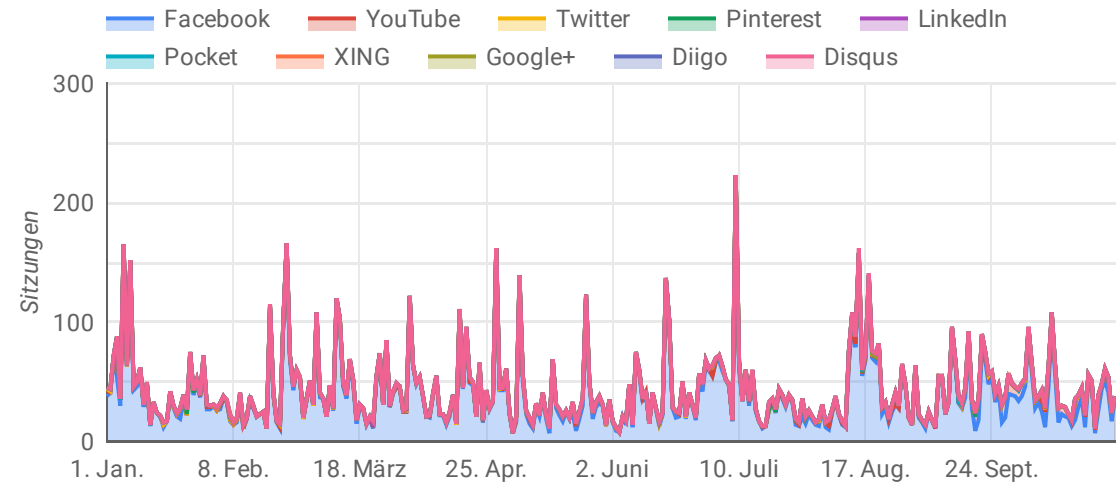

↑ 5.4%

Where is traffic coming from?

When are users most active?

What's the "gender" split?

Let's be real, this is oversimplified

What devices are people using?

Don't forget to be mobile friendly

What are their interests?

Google's best guesses

Where do they live?

How old are users?

How do organic search sessions stack up against sessions from all sources?

1,5 Mio.
3,8 Mio.

how many users got to your site through organic search
total sessions

What are top organic landing pages?

Which keywords are people searching to land on your site?

Which social networks send traffic?

How is social engagement?

Durchschnittl. Sitzungsdauer

06:32

↓ -31.4%

Absprungrate