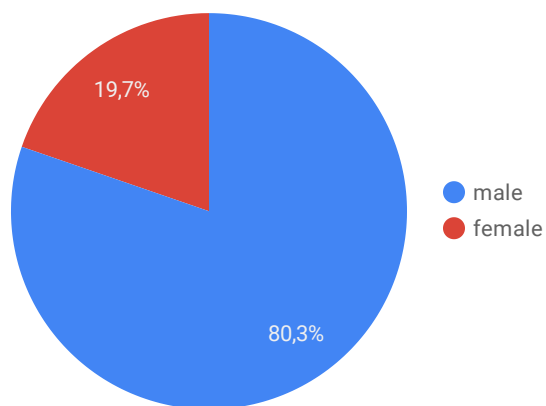

Sitzungen

3.753.296

↑ 24.8%

Nutzer

1.966.262

↑ 43.1%

Absprungrate

57,43 %

↑ 5.4%

Where is traffic coming from?

When are users most active?

What's the "gender" split?

Let's be real, this is oversimplified

What devices are people using?

Don't forget to be mobile friendly

What are their interests?

Google's best guesses

Where do they live?

How old are users?

How do organic search sessions stack up against sessions from all sources?

1,5 Mio.
3,8 Mio.

how many users got to your site through organic search
total sessions