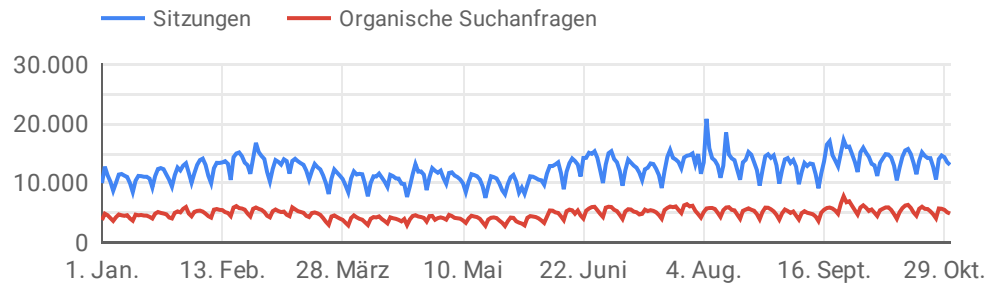

↑ 5.4%

Where is traffic coming from?

When are users most active?

What's the "gender" split?

Let's be real, this is oversimplified

What devices are people using?

Don't forget to be mobile friendly

What are their interests?

Google's best guesses

Where do they live?

How old are users?

How do organic search sessions stack up against sessions from all sources?

1,5 Mio.
3,8 Mio.

how many users got to your site through organic search
total sessions