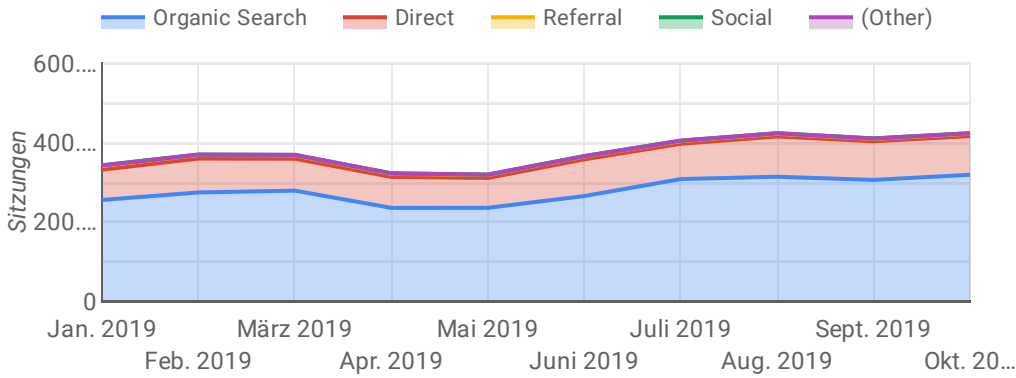

Sitzungen

3.753.296

↑ 24.8%

Nutzer

1.966.262

↑ 43.1%

Absprungrate

57,43 %

↑ 5.4%

Where is traffic coming from?

When are users most active?

What's the "gender" split?

Let's be real, this is oversimplified

What devices are people using?

Don't forget to be mobile friendly

What are their interests?

Google's best guesses

Where do they live?

How old are users?

How do organic search sessions stack up against sessions from all sources?

1,5 Mio.
3,8 Mio.

how many users got to your site through organic search
total sessions