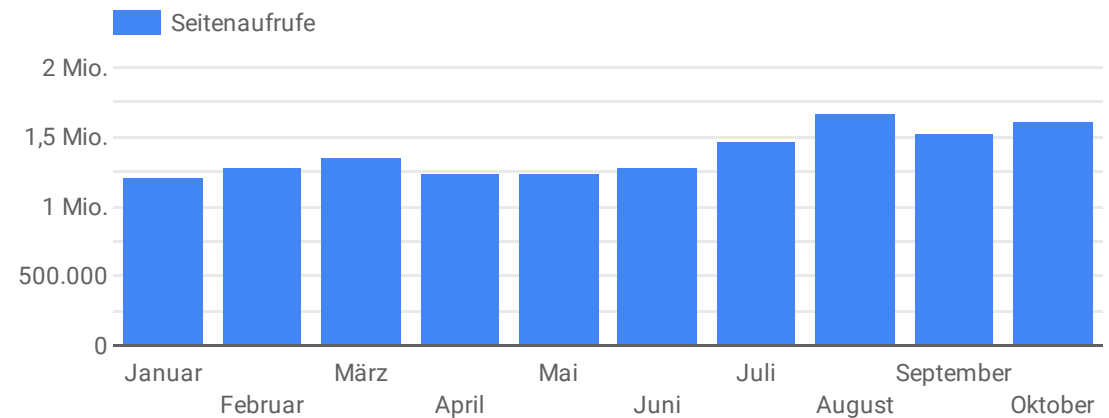

Sitzungen

3.753.296

↑ 24.8%

Nutzer

1.966.262

↑ 43.1%

Absprungrate

57,43 %

↑ 5.4%

Where is traffic coming from?

When are users most active?

What's the "gender" split?

Let's be real, this is oversimplified

What devices are people using?

Don't forget to be mobile friendly

What are their interests?

Google's best guesses

Where do they live?

How old are users?

How do organic search sessions stack up against sessions from all sources?

1,5 Mio.
3,8 Mio.

how many users got to your site through organic search
total sessions