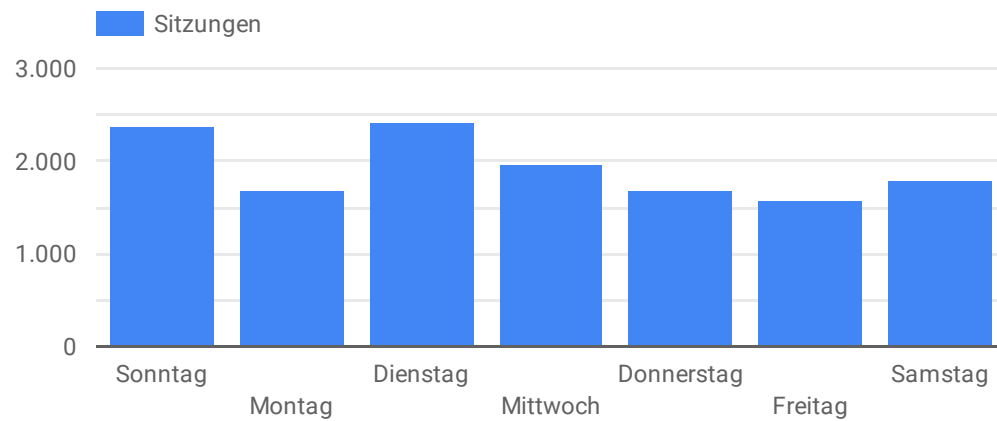

What are top organic landing pages?

Which keywords are people searching to land on your site?

Which social networks send traffic?

How is social engagement?

Durchschnittl. Sitzungsdauer

06:32

↓ -31.4%

Absprungrate

53,2 %

↑ 26.9%

0,1 %

of social traffic converted

↓ -15.7%

Which social networks send traffic?

Which day is most popular for social?

When are social users most active?